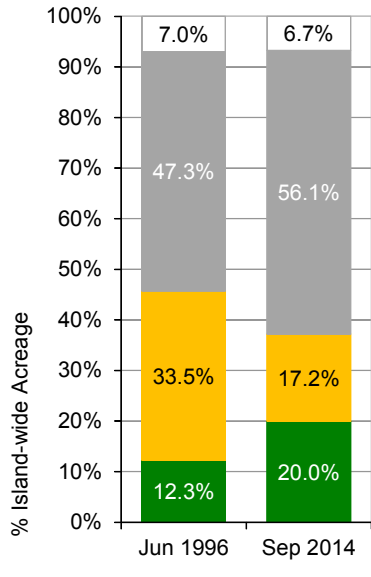

June  
**1996**

**PNB Consulting**  
Bainbridge Island, Washington

September  
**2014**

Data Sources:  
City of Bainbridge Island,  
Kitsap County, Bainbridge  
Island Land Trust

- Watershed Boundary
- Property Status**
- Some Level of Development
- Undeveloped & Unprotected
- Some Level of Protection
- N/A, Unknown & Right-of-Way

**Island-Wide Property Status Change**  
BILT Conservation Plan: Map 2

1:90,000  
10/5/2014

Note: Does not include tidelands.