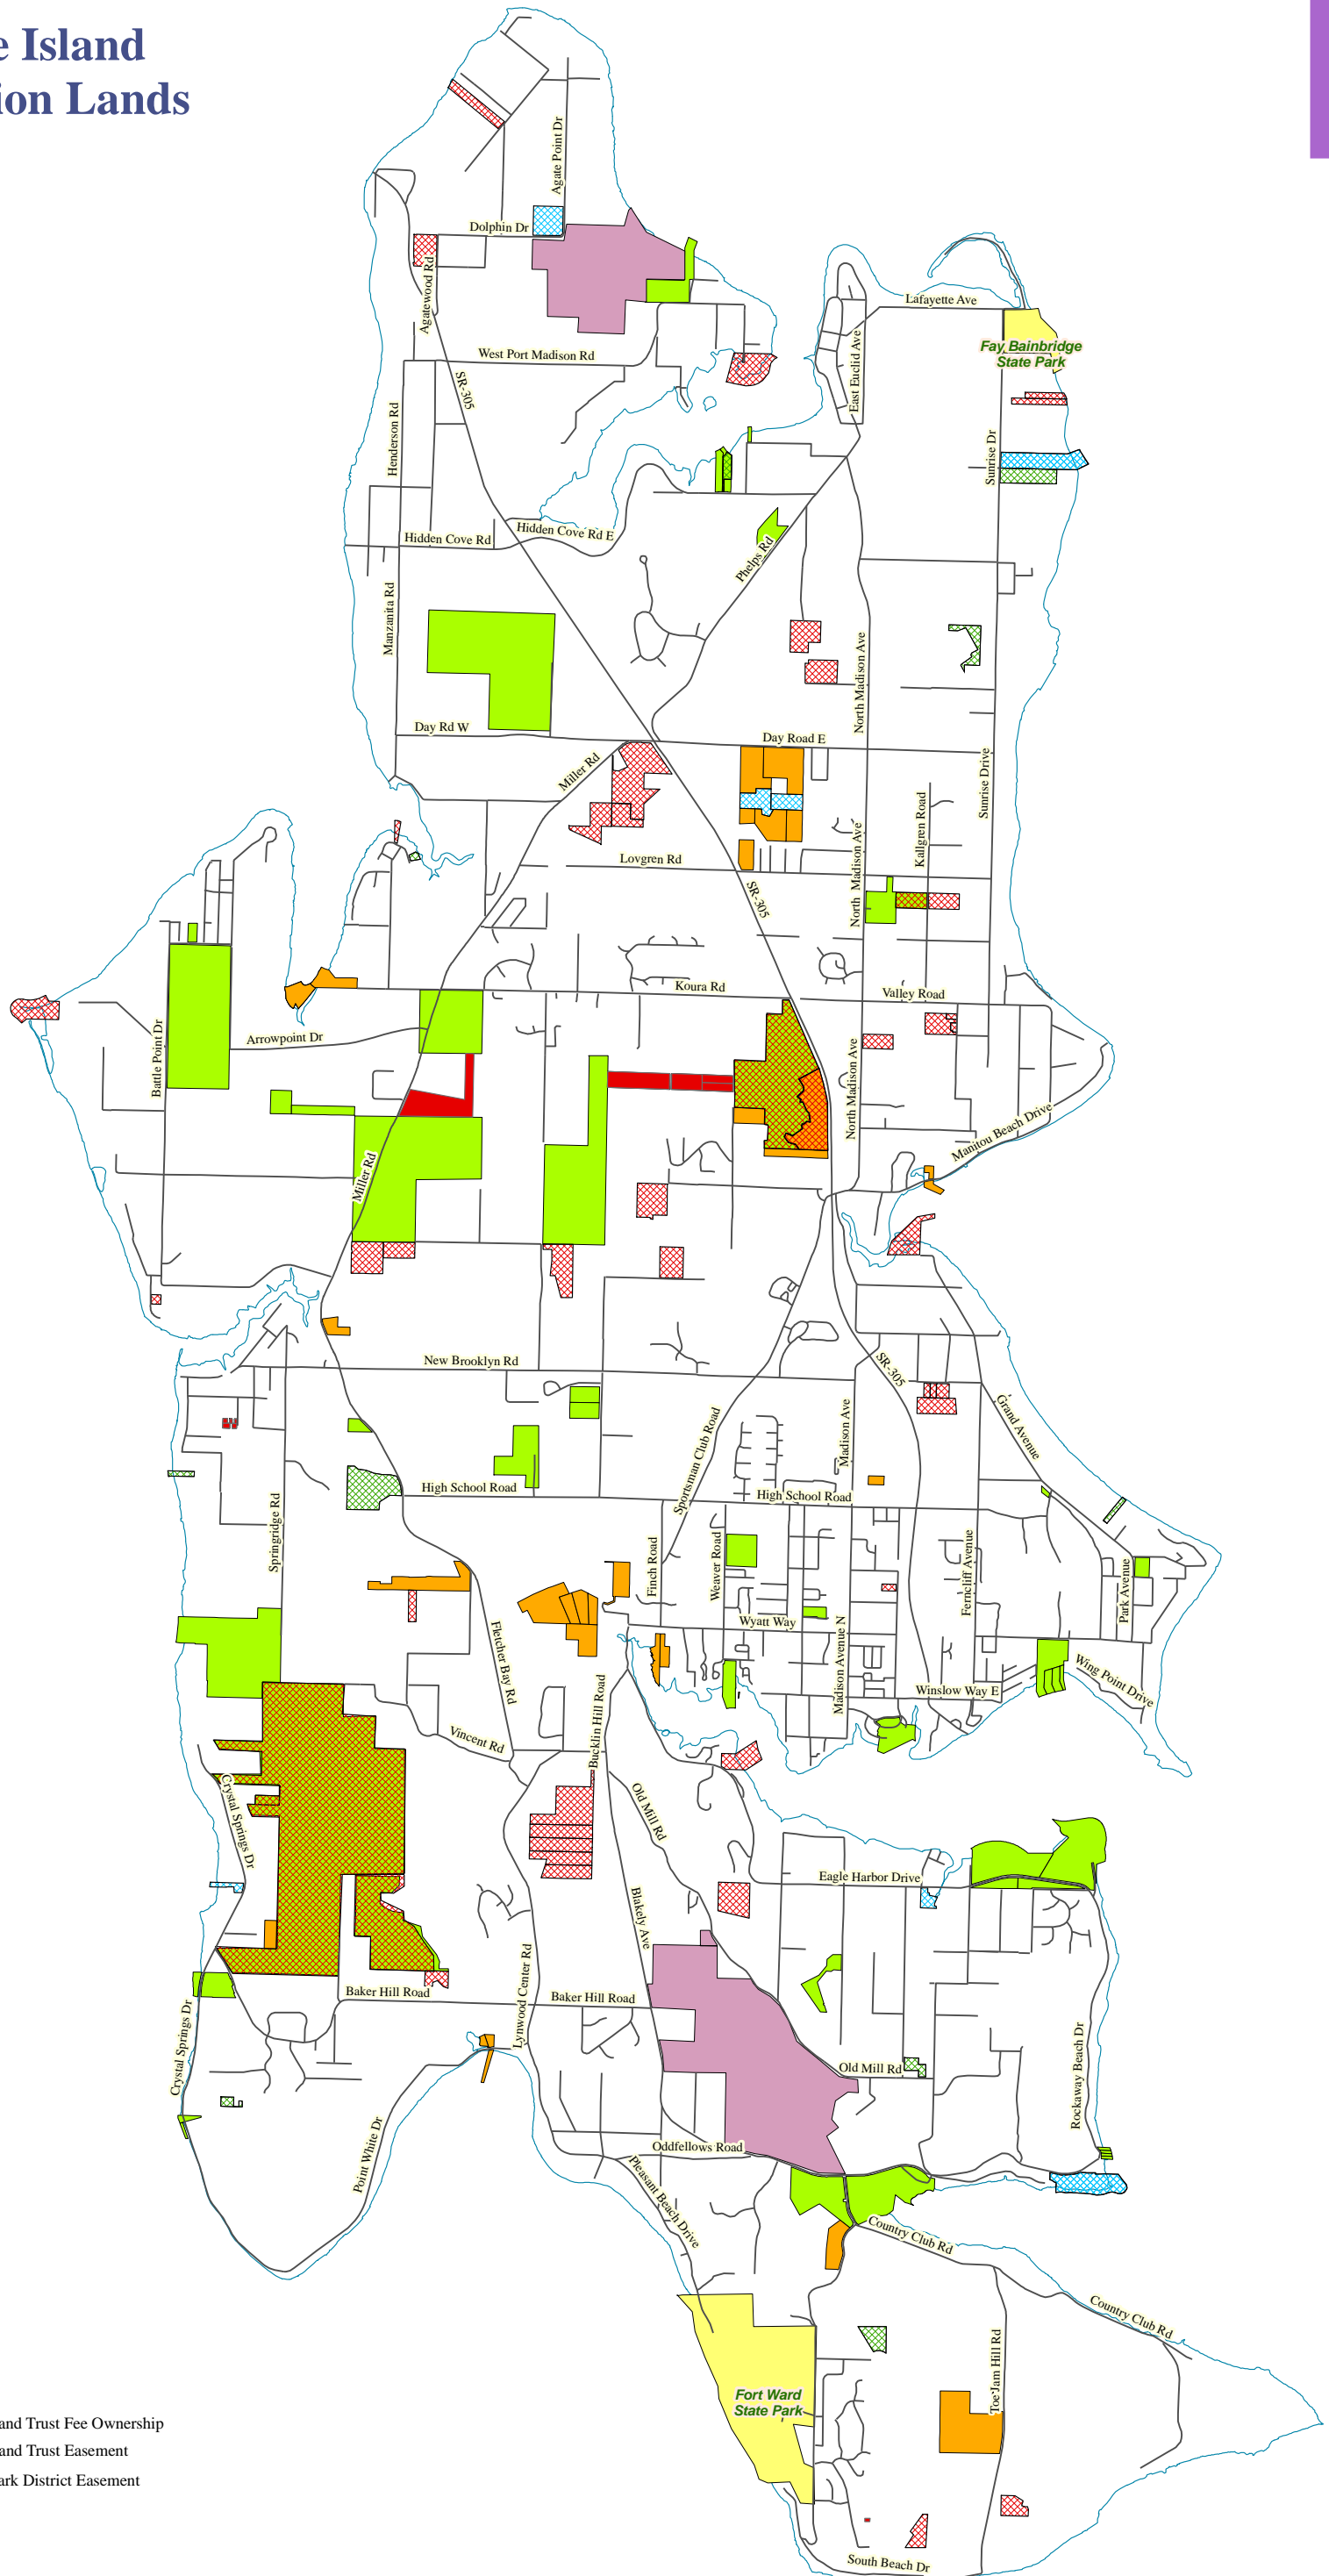

Bainbridge Island Conservation Lands

E

- Bainbridge Island Land Trust Fee Ownership
- Bainbridge Island Land Trust Easement
- Bainbridge Island Park District Easement
- Other Easement
- Private Preserve
- State Park
- City-owned Open Space Tract
- Bainbridge Island Park District Park

0 0.35 0.7 Mile